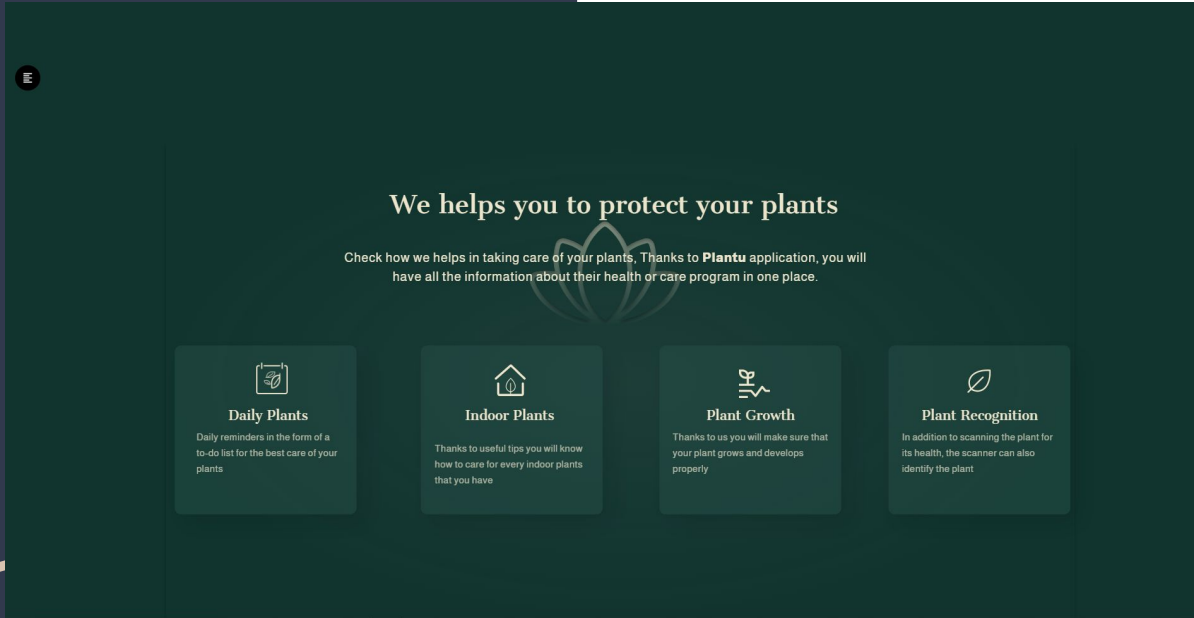

Plantu Web Application

The application targets a specific problem faced by farmers, offering a solution that adds value to their lives.

Home Page

Home Screen

About Screen

Plantu: Your Plant Health Companion

Plantu is an innovative mobile application designed to revolutionize the way you manage the health of your plants. With its cutting-edge technology, Plantu provides accurate and efficient disease detection for a wide range of plant species.

How it works:

1. Capture Leaf Image: Simply take a clear picture of a plant leaf using your smartphone's camera.
2. Advanced Analysis: Plantu utilizes state-of-the-art machine learning algorithms to analyze the leaf image and extract key features.
3. Disease Prediction: The app compares the extracted features with a vast database of plant diseases to determine the most probable disease affecting your plant.

How It Works

AR technology used to scan plants for health

Our application uses the latest AR technology to scan and recognize plants in your home. After scanning any plant, a diagnosis will appear with a special program of treatment and improvement of the plant's vitality.