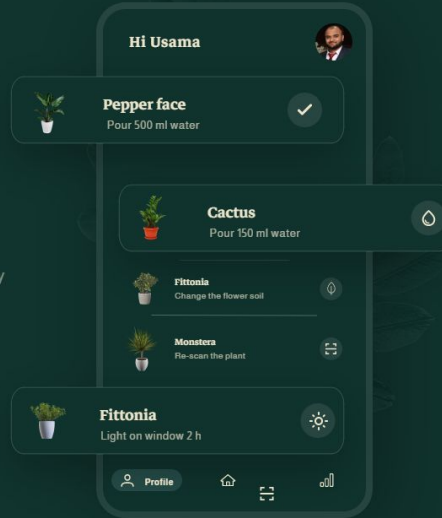

How it works:

1. Capture Leaf Image: Simply take a clear picture of a plant leaf using your smartphone's camera.
2. Advanced Analysis: Plantu utilizes state-of-the-art machine learning algorithms to analyze the leaf image and extract key features.
3. Disease Prediction: The app compares the extracted features with a vast database of plant diseases to determine the most probable disease affecting your plant.

How It Works

AR technology used to scan plants for health

Our application uses the latest AR technology to scan and recognize plants in your home. After scanning any plant, a diagnosis will appear with a special program of treatment and improvement of the plant's vitality.

Choose a plant

Select the plant you want scan for health

Scan a plant

Place the scanner at the height of a plant and scan

See the results

See what you can do to improve your plant care

How It Works

Daily tasks that remind you of what plant to care for

A daily to-do list will help you remember what needs to be done each day to help your plant. Use the calendar and set the necessary reminders yourself. It's so simple!

How It Works

Plant recognition and plant care steps