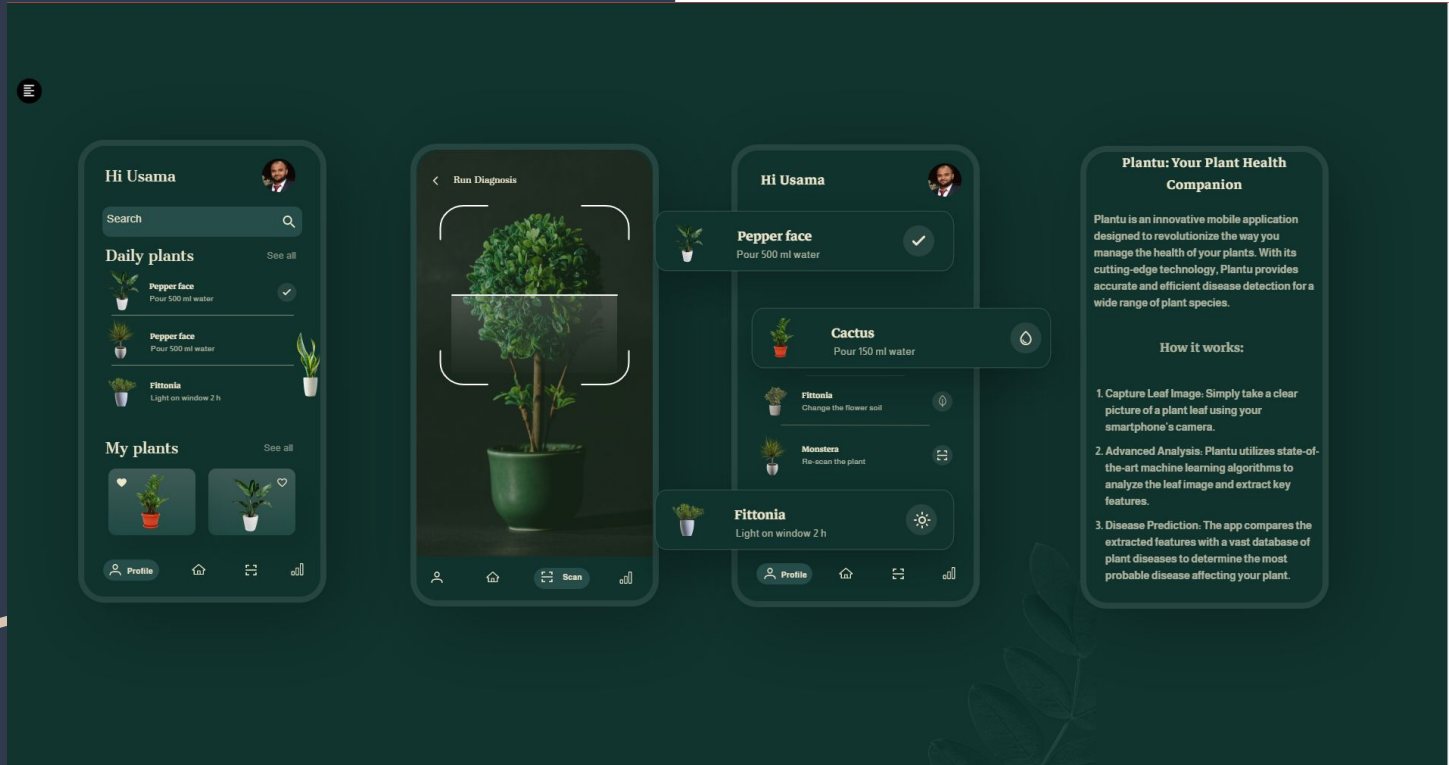

About Screen

Plantu: Your Plant Health Companion

How it works:

1. Capture Leaf Image: Simply take a clear picture of a plant leaf using your smartphone's camera.
2. Advanced Analysis: Plantu utilizes state-of-the-art machine learning algorithms to analyze the leaf image and extract key features.
3. Disease Prediction: The app compares the extracted features with a vast database of plant diseases to determine the most probable disease affecting your plant.