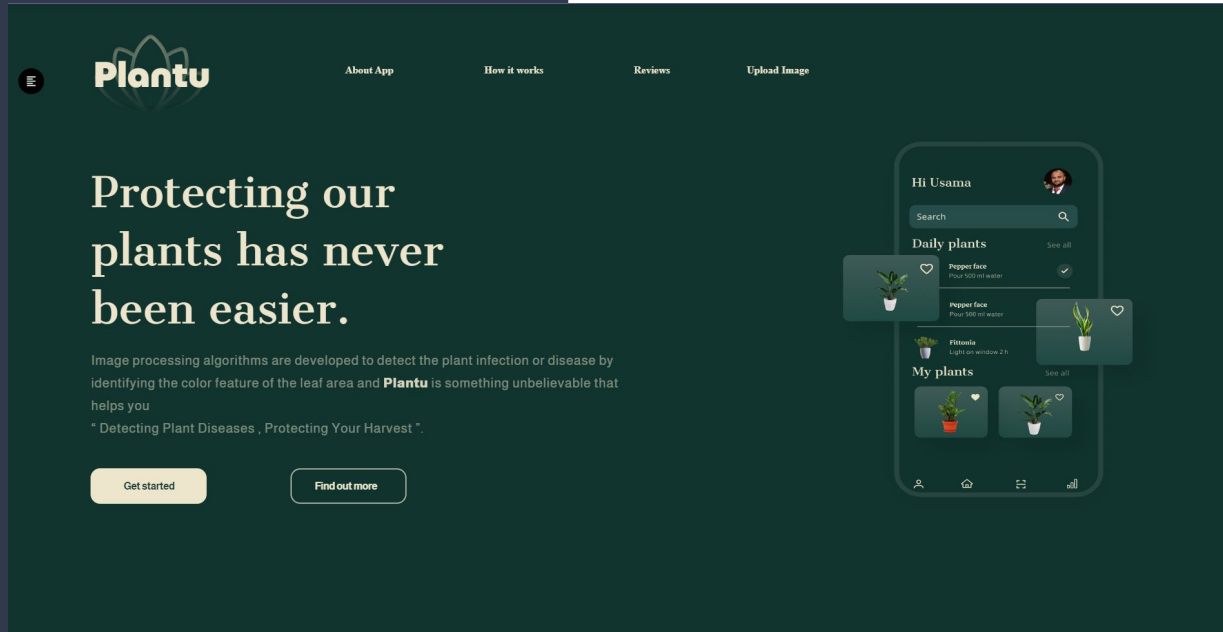

Plantu Web Application

The application targets a specific problem faced by farmers, offering a solution that adds value to their lives.

Home Page

Home Screen

About Screen

Plantu: Your Plant Health Companion

Plantu is an innovative mobile application designed to revolutionize the way you manage the health of your plants. With its cutting-edge technology, Plantu provides accurate and efficient disease detection for a wide range of plant species.

How it works:

1. Capture Leaf Image: Simply take a clear picture of a plant leaf using your smartphone's camera.
2. Advanced Analysis: Plantu utilizes state-of-the-art machine learning algorithms to analyze the leaf image and extract key features.
3. Disease Prediction: The app compares the extracted features with a vast database of plant diseases to determine the most probable disease affecting your plant.

How It Works

AR technology used to scan plants for health

Our application uses the latest AR technology to scan and recognize plants in your home. After scanning any plant, a diagnosis will appear with a special program of treatment and improvement of the plant's vitality.